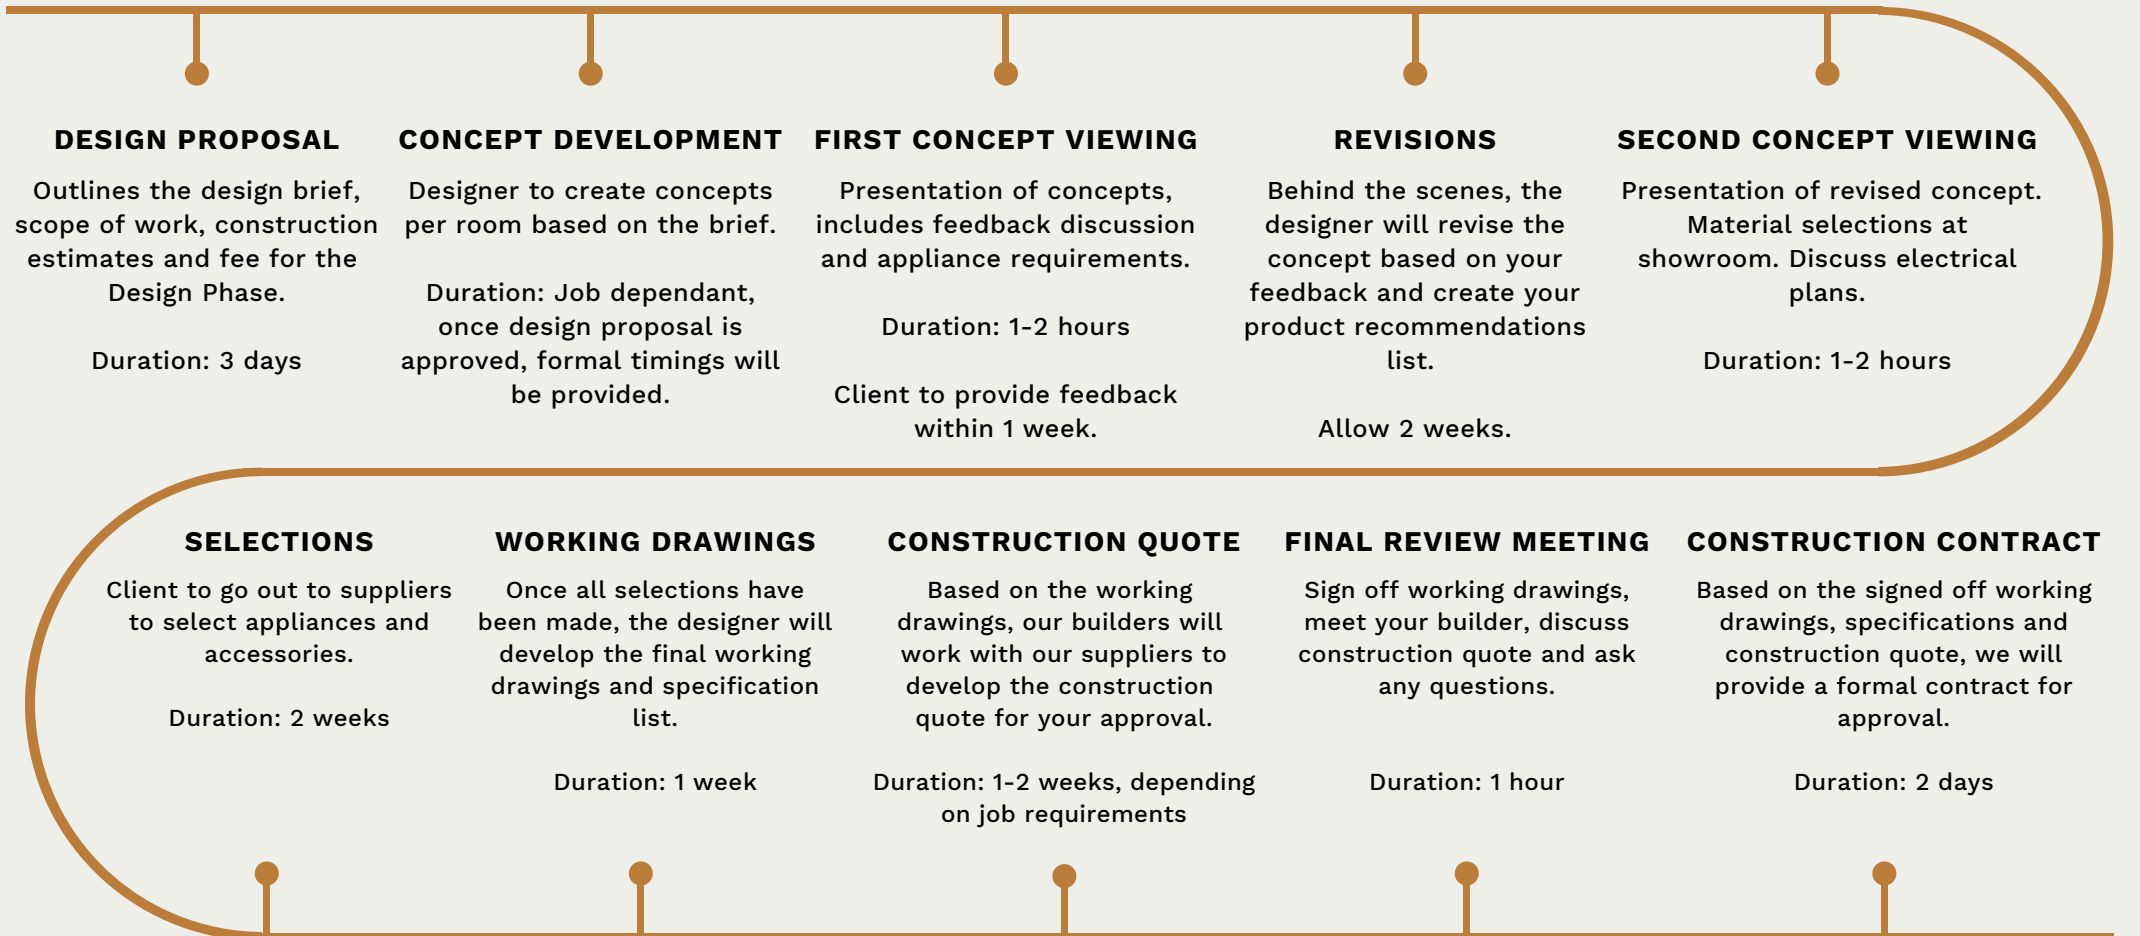

## INTERIORS

### DESIGN SCHEDULE

DURATION: 9-12 WEEKS

\*It is important for all key personnel to attend the meetings to allow for rationales to be explained, questions to be answered and relevant decisions made.